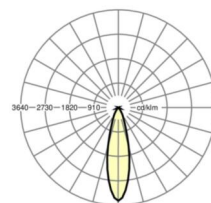

CHARACTERISTICS

Order number	37512056634
EAN number	4020863460793
Commodity code	94051190
Certification mark	IP 20, Protection class I, F, Indoor, CE
Impact resistance (IK rating)	IK02
Ambient temperatur	ta 25°C
Special properties	Ready for IoT
Warranty period	5 years

ELECTRICAL ENGINEERING

Controller	Electronic driver DALI2 (1 pcs.)
System output	35W
Mains voltage	230V/50Hz
Circuit breakers (inrush current)	21 pieces/B10, 34 pieces/B16, 35 pieces/C10, 58 pieces/C16
Energy efficiency class/light source	E

LIGHTING TECHNOLOGY

Placement	LED, Colour rendering/Light colour CRI ≥ 90 / 4000K
Colour tolerance (MacAdam)	3SDCM
Photobiological safety (Luminaire)	RG1
Nominal luminous flux	3790lm
LED service life	50000h L80/B50 (Tq 25°C)
Luminaire luminous efficiency	108lm/W
Flicker free	<4 LF / <10HF
Beam angle	30°
UGR lat./long.	17.6 / 17.6 (30° reflector)

MECHANICS

Housing colour	black RAL 9005
Dimensions (LxWxH/DxH)	110mm x 180mm x 254mm
Weight (net)	1.2kg
Swivel and turn area (x/y/z)	+ 90° / 0° / 350°
Type of installation	Track mounting, Pendant light structure, Ceiling-mounted light structure

Dimensions

L	110 mm	Length
B	180 mm	Width
H	254 mm	Height
KL	133 mm	Length luminaire head or box for ballasts
KB	42 mm	Width luminaire head or box for ballasts
KH	53 mm	Height luminaire head or box for ballasts

DEEP-LINK

<https://www.regiolux.de/en/article/37512056634>

Reference	LED 3800lm 940
ηLB	100 %
Φ ↓/↑	100 % / 0 %
UGR lat./long.	17.6 / 17.6 (30° reflector)